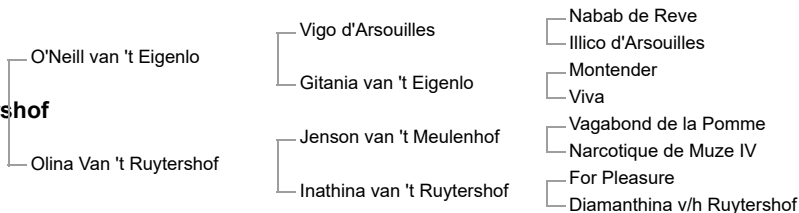

## Shotgun van 't Ruytershof

dark bay stallion  
2018-06-11, BWP  
BWP 69