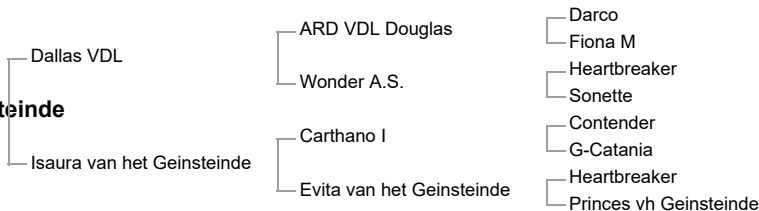

Romeo van het Geinsteinde

stallion
2017-08-02, BWP

Sire:

DALLAS VDL (BWP, 2008, grey stallion by ARD VDL Douglas) **ISJ 1.60** with Jur Vrieling (NLD) 8th CSI3*-W Leszno (POL) (**1.60m**); 4th CSI3*-W Leszno (POL) (**1.60m**); 3rd CSI3* Zwolle (NED) (**1.55m**); 5th CSI3* Oldenburg (GER) (**1.55m**); 2nd CSIO5* Aachen (GER) (**1.50m**); 2nd CSI5*-W Helsinki (FIN) (**1.50m**); 4th CSI4* Maastricht (NED) (**1.50m**); ...ETC

Sire of: **Dalco van het Bevrijdthof Z - NSJ 1.45m** - €4,229, **I Like v/h Heerenhuijs - NSJ 1.45m** - €1,540, **Irvington VDL - NSJ 1.40m** - €1,072

1st dam:

Isaura van het Geinsteinde (BWP, 2008, bay mare by Carthano I)
Romeo van het Geinsteinde (BWP, 2017, stallion by Dallas VDL)