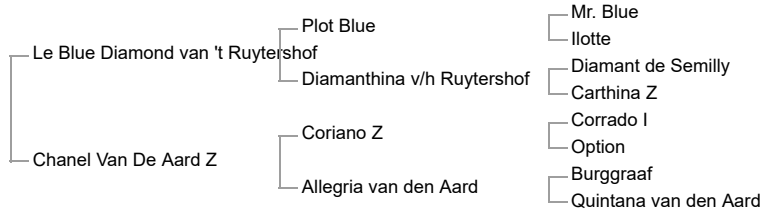

**Quito van den Aard**  
dark bay stallion  
2016-05-11, BWP

### Sire:

**LE BLUE DIAMOND VAN 'T RUYTERS HOF** (BWP, 2011, bay stallion by Plot Blue) Approved For:  
BWP **ISJ 1.55** with Olivier Philippaerts (BEL) 8th CSI5\*-W Göteborg (SWE) (**1.55m**); 3rd CSI4\* St.  
Tropez - Grimaud (FRA) (**1.50m**); 7th CSI5\*-W Mechelen (BEL) (**1.50m**); 2nd CSI2\* Brussels -  
Stephex Masters (BEL) (**1.45m**); 2nd CSN 3 Meerdonk (BEL) - Nat. (**1.45m**); 3rd CSI2\*  
Valkenswaard (NED) (**1.45m**); 1st CSN 5 Gesves (BEL) (1.40m); 1st CSN 59 Mechelen (BEL...ETC